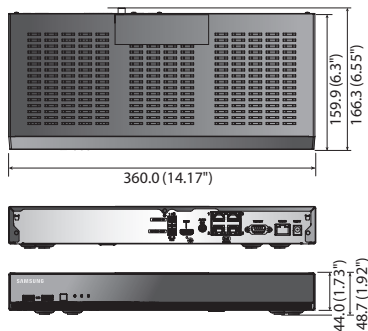

# SRN-473S

4CH Network Video Recorder with PoE Switch

## Key Features

- Up to 4CH 8megapixel supported
- 32Mbps network camera recording
- Plug & play by 4 PoE/PoE+ ports
- Max. 1 HDD
- HDMI / VGA local monitor

## Dimensions

Unit: mm (inch)